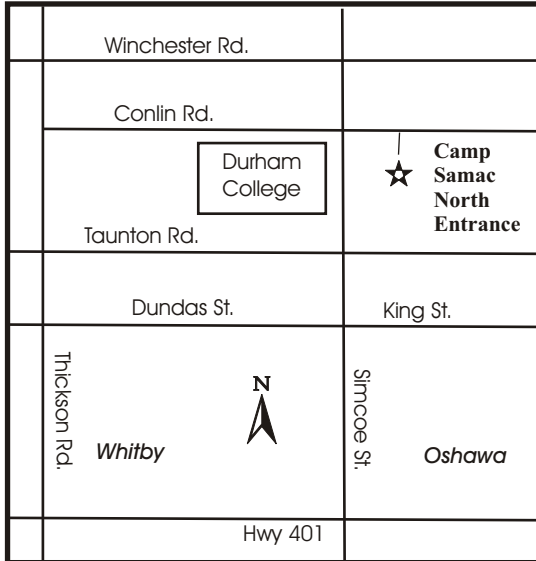

Central
Lake Ontario
Conservation

Environmental Expo & Volunteer Appreciation Night

Council Hall, Camp Samac,
275 Conlin Road, Oshawa

From **Toronto**, the most direct route to the event is to leave Highway 401 at Thickson Road (Whitby), travel north to Taunton Road, then east on Taunton Road to Simcoe Street (Oshawa), turn north on Simcoe to Conlin Road, turn right on Conlin Road and travel to Camp Samac's North Entrance. Follow road to Council Hall.

From **Peterborough**, the most direct route is to leave Highway 35/115 at the Taunton Road exit and proceed to Simcoe Street. Travel north on Simcoe to Conlin Road, turn right on Conlin Road and travel to Camp Samac's North Entrance. Follow road to Council Hall.

NOTE: Camp Samac's main entrance is located on Simcoe, but there is NO access to Council Hall from there.

**Central Lake Ontario
Conservation: (905) 579-0411, ext. 0**