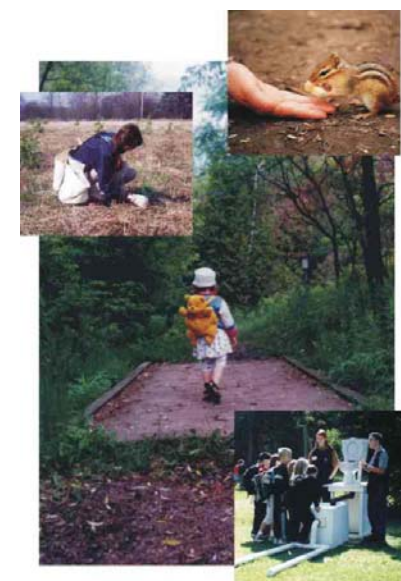

CENTRAL LAKE ONTARIO CONSERVATION FUND

100 Whiting Ave. Oshawa ON L1H 3T3

Tel: (905) 579-0411 Fax: (905) 579-0994

Email: fund@cloca.com

06/2004

CENTRAL LAKE ONTARIO CONSERVATION FUND

Central Lake Ontario Conservation Fund was established as a registered, charitable, non-profit organization on May 6, 1997.

Central Lake Ontario Conservation Fund is a strong supporter of passive recreational opportunities for the community-at-large, outdoor and environmental education for youth, land stewardship services for landowners, and conservation and environmental events for the general public.

Central Lake Ontario Conservation Fund seeks support from individuals, corporations and foundations for conservation projects that will create awareness of the natural environment and benefits for local residents and out-of-town visitors.

The proceeds to the Fund contribute exclusively to the charitable purposes of preserving, protecting, restoring and improving the natural resources and environment of the Central Lake Ontario watersheds.

Central Lake Ontario Conservation watersheds are 638 square kilometres in area and include the municipalities within 15 creek systems: Bennett, Black, Bowmanville, Corbett, Darlington, Farewell, Goodman, Harmony, Lynde, Oshawa, Pringle, Robinson, Soper, Tooley, Westside, all within Durham Region.

Working for our Future Generations

*' .... Partners with you in land and water
stewardship .... '*

CENTRAL LAKE ONTARIO CONSERVATION FUND

100 WHITING AVENUE

OSHAWA ONTARIO

L1H 3T3

TEL: (905) 579-0411

FAX: (905) 579-0994

EMAIL: fund@cloca.com

WEBSITE: www.cloca.com/fund