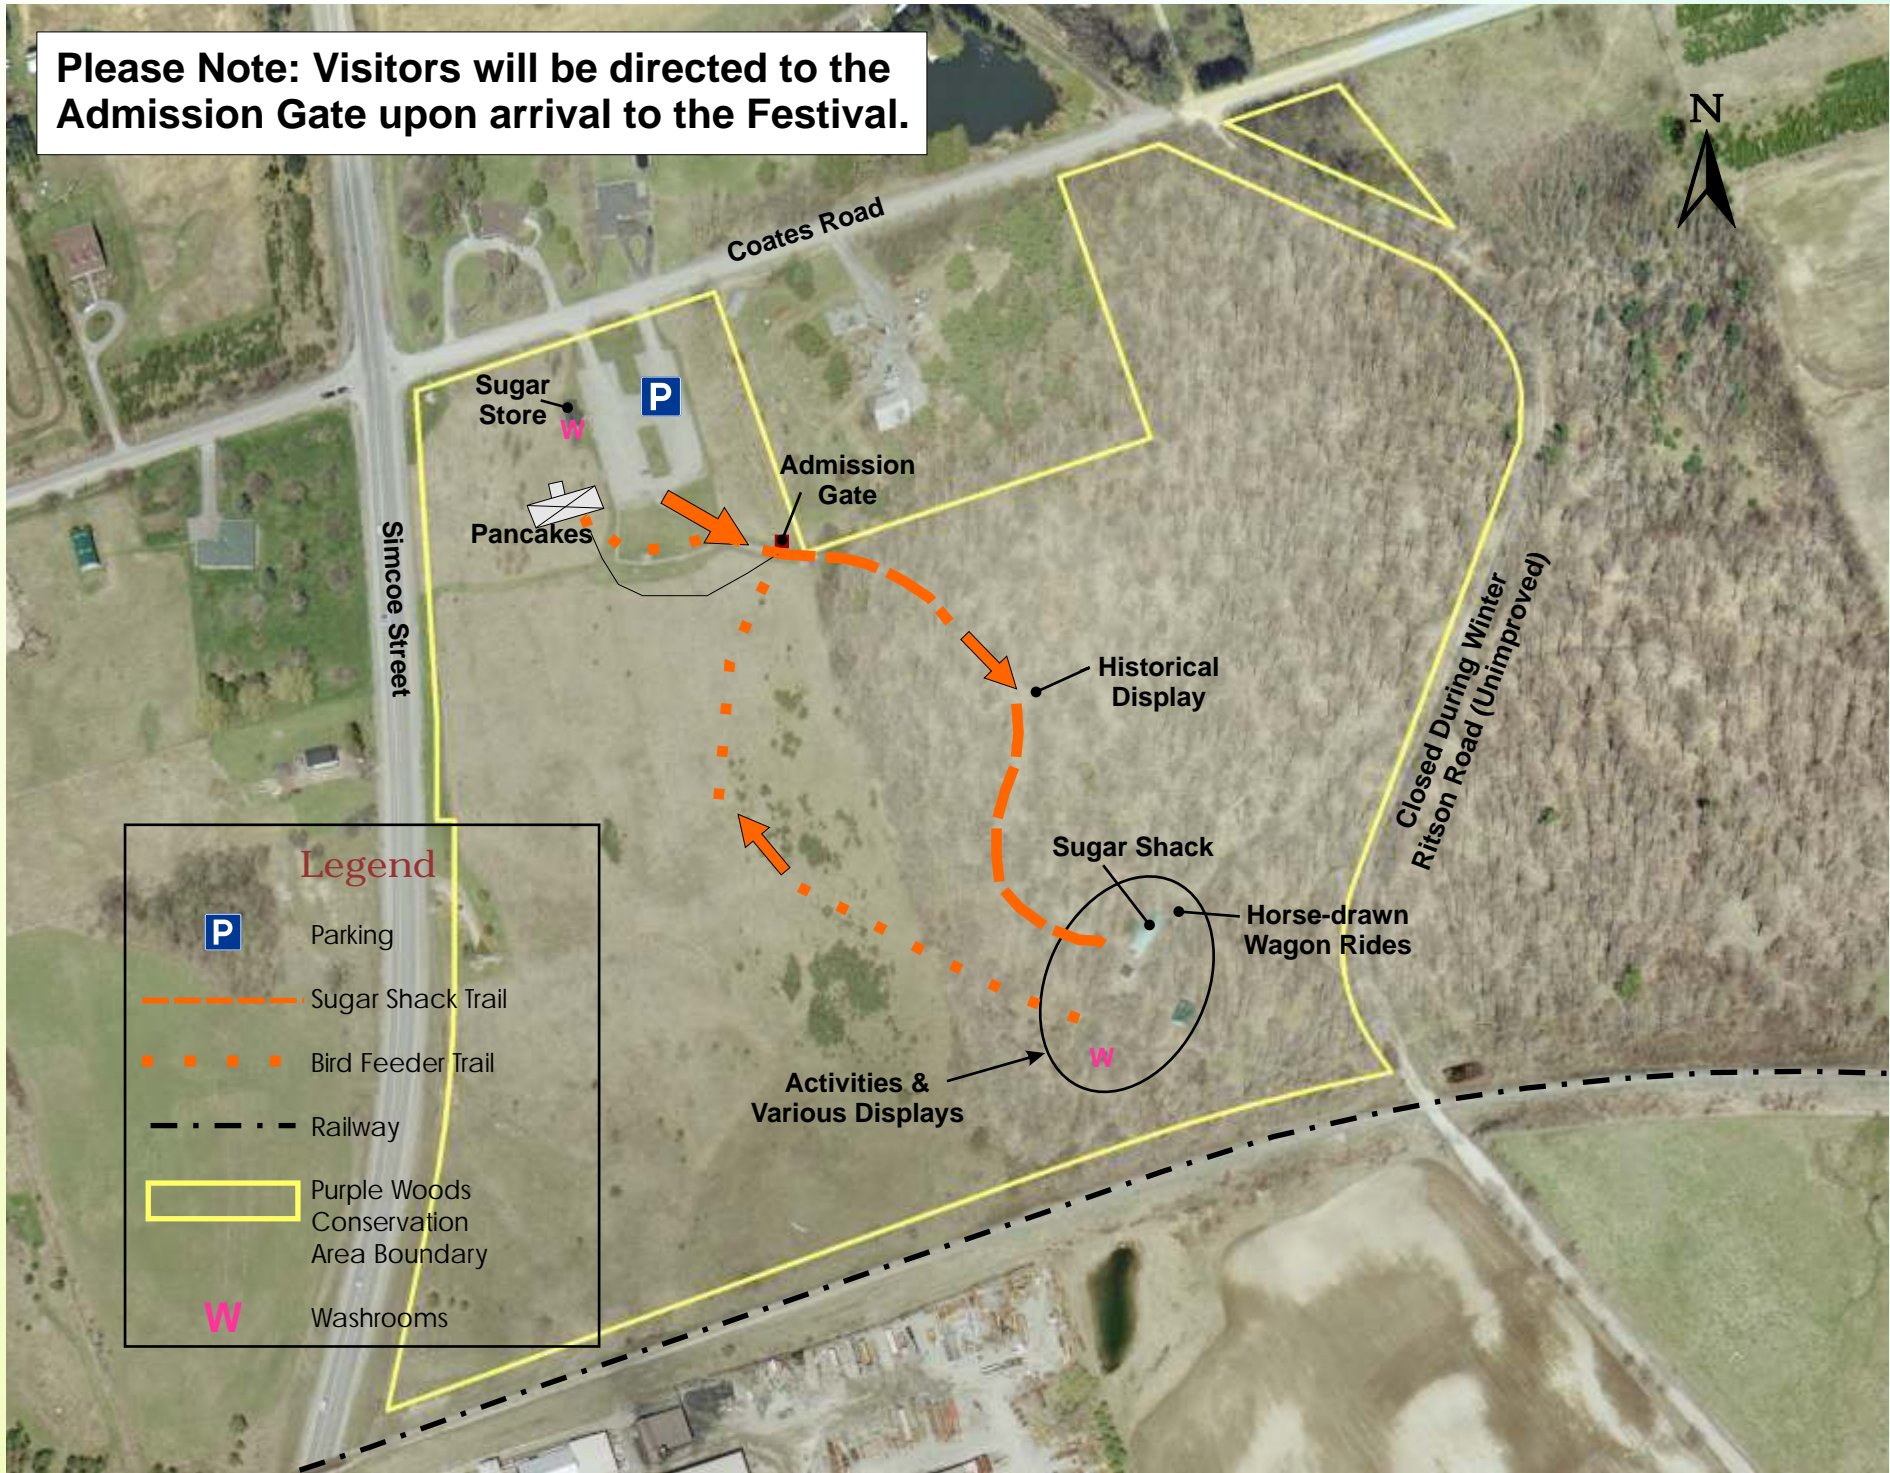

2010 Purple Woods Maple Syrup Festival

Please Note: Visitors will be directed to the Admission Gate upon arrival to the Festival.

Legend

- P** Parking
- Sugar Shack Trail
- - - Bird Feeder Trail
- . - . Railway
- ▭ Purple Woods Conservation Area Boundary
- W Washrooms