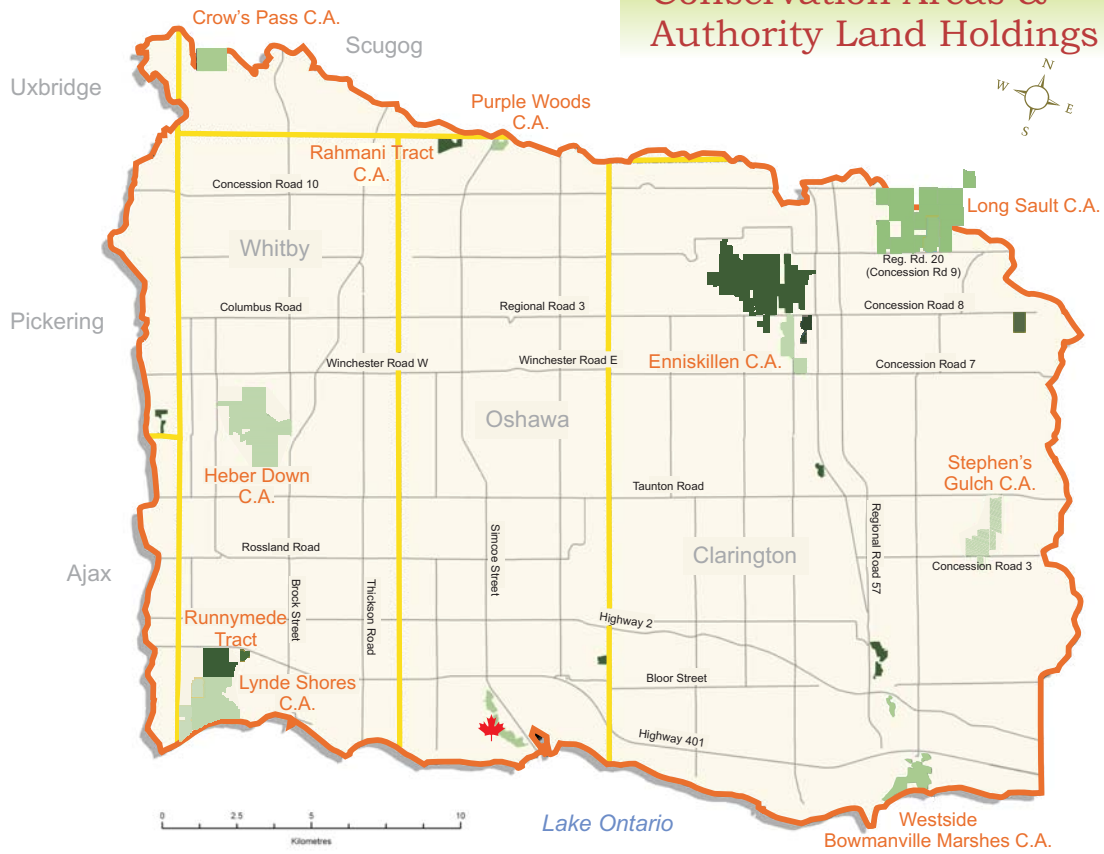

# Conservation Areas & Authority Land Holdings

- Conservation Areas (Public Access)
  - Conservation Areas (Limited Public Access)
  - Central Lake Ontario Conservation Administrative Office
- Central Lake Ontario Conservation Watershed Boundary
  - Municipality Border